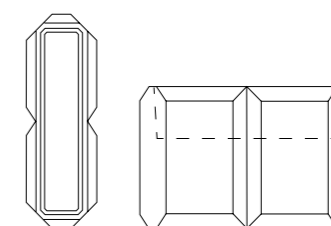

Gem ice box e divano Nova S illuminato
Gem ice box and ligthed Nova S sofa

Misure H53 x L50 x W50 cm
Measures

Misure foro H29 x L33 x W33 cm
Hole measures

Finiture GS OV IL
Finishing

Luce 1xE27, 1xRGBW 3,8W cable rechargeable
Light

No luce
No Light

Gem vaso S
Gem pot S

Misure H120 x L50 x W50 cm
Measures

Misure foro H30 x L33 x W33 cm
Hole measures

Finiture GS OV IL
Finishing

Luce 1xE27, 1xRGBW 3,8W cable rechargeable
Light

No luce
No Light

Gem vaso M
Gem pot M

Misure H80 x L120 x W40 cm
Measures

Misure foro H30 x L103 x W23 cm
Hole measures

Finiture GS OV IL
Finishing

Luce 2xE27, 2xRGBW 3,8W cable rechargeable
Light

No luce
No Light

Gem fioriera / Ice Box
Gem pot plant / Ice box