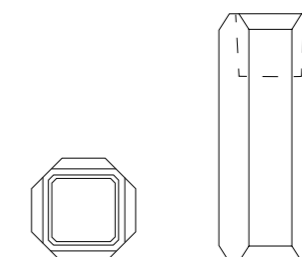

Gem ice box e divano Nova S illuminato
Gem ice box and ligthed Nova S sofa

Misure H53 x L50 x W50 cm
Measures

Misure foro H29 x L33 x W33 cm
Hole measures

Finiture GS OV IL
Finishing

Luce 1xE27, 1xRGBW 3,8W cable rechargeable
Light

No luce
No Light

Gem vaso S
Gem pot S

Misure H120 x L50 x W50 cm
Measures

Misure foro H30 x L33 x W33 cm
Hole measures

Finiture GS OV IL
Finishing

Luce 1xE27, 1xRGBW 3,8W cable rechargeable
Light

No luce
No Light

Gem vaso M
Gem pot M

Misure H80 x L120 x W40 cm
Measures

Misure foro H30 x L103 x W23 cm
Hole measures

Finiture GS OV IL
Finishing

Luce 2xE27, 2xRGBW 3,8W cable rechargeable
Light

No luce
No Light

Gem fioriera / Ice Box
Gem pot plant / Ice box